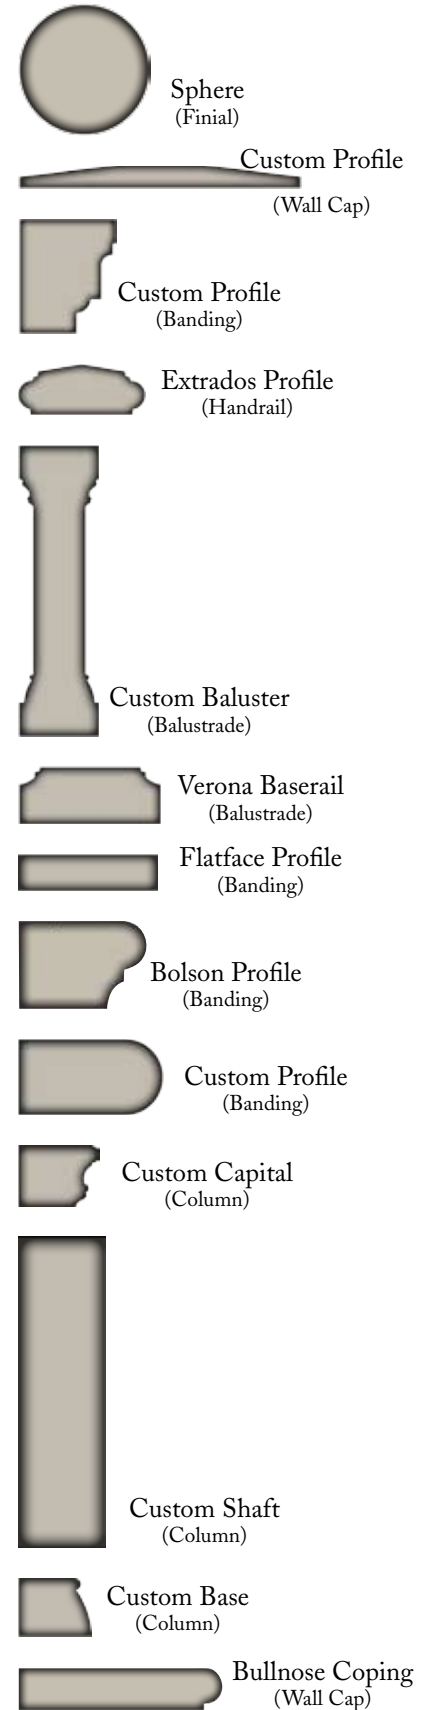

Side View Elevation

Rear Elevation

Surround

Breaking Down The Project

Showing how the pieces fit together to make the style

HUFFINES RESIDENCE
Proj ID 12953

Front View

Cross Section

**Two Level Patio
with Columns and Balustrade**