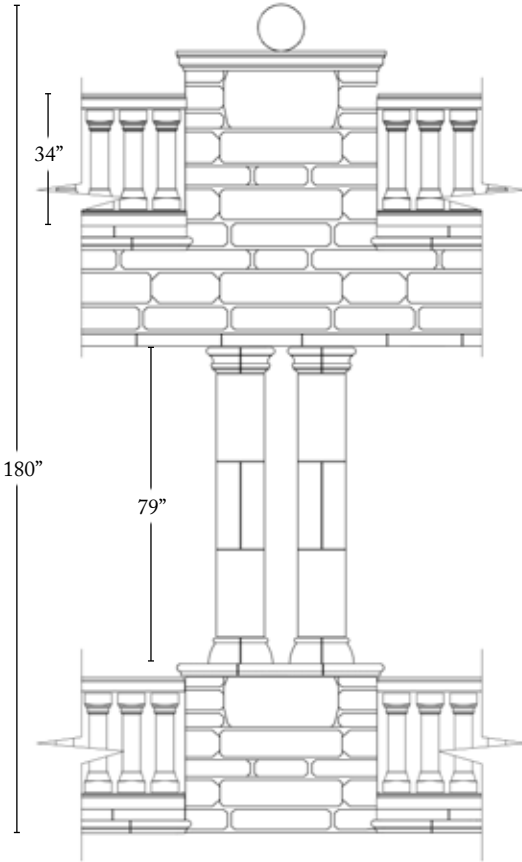

Side View Elevation

Rear Elevation

Surround

Breaking Down The Project

Showing how the pieces fit together to make the style

HUFFINES RESIDENCE
Proj ID 12953

Front View

Cross Section

**Two Level Patio
with Columns and Balustrade**