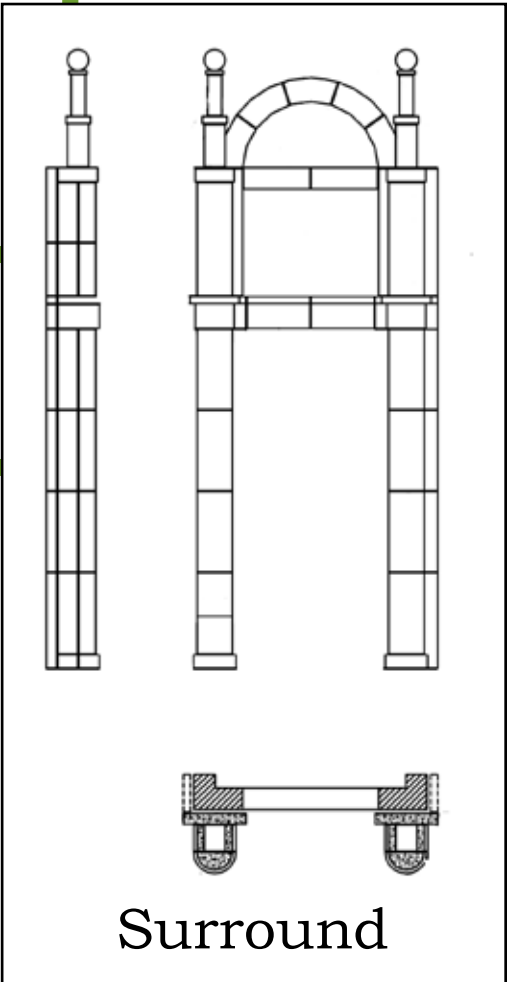

HUFFINES RESIDENCE

Project Portfolio

Project ID 12953

Helping you create **Architectural Style** for your home

HUFFINES PROJECT PORTFOLIO

HUFFINES PROJECT PORTFOLIO

Surrounds

Front Elevation

Side View Elevation

Rear Elevation

Surround

Breaking Down The Project

Showing how the pieces fit together to make the style

HUFFINES RESIDENCE
Proj ID 12953

Front View

Cross Section

**Two Level Patio
with Columns and Balustrade**