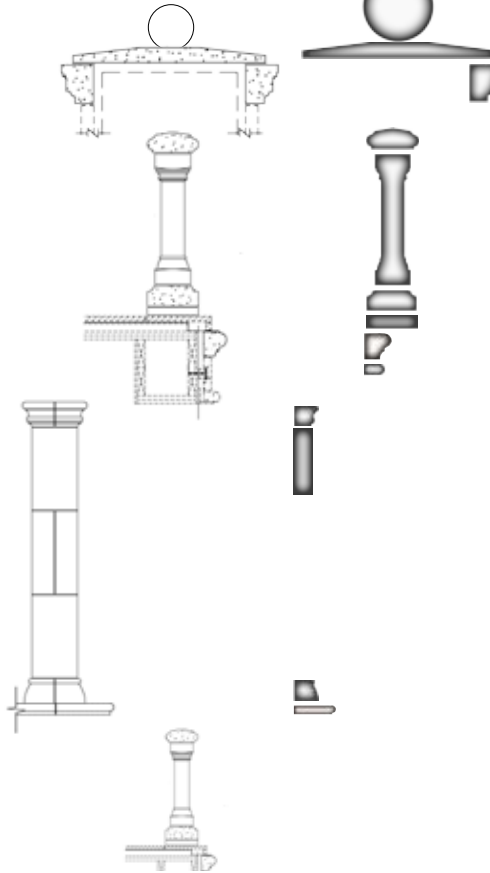

Side View Elevation

Rear Elevation

Surround

Breaking Down The Project

Showing how the pieces fit together to make the style

HUFFINES RESIDENCE
Proj ID 12953

Front View

Cross Section

**Two Level Patio
with Columns and Balustrade**